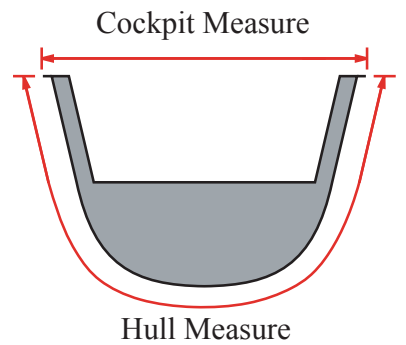

Custom Boat Cover Sheet

-Make sure to fill in all the blank spaces to guarantee accuracy

Stern	Hull	Deck
0.5m	cm	cm
1m		
2m		
3m		
4m		
5m		
6m		
7m		
8m		
9m		
10m		
11m		
12m		
13m		
14m		

Hull Measure = the distance around the hull from side to side

Deck Measure = the distance across the deck from side to side

Length of fin= _____ cm

_____ cm from stern

Steering on the stern?
Yes _____ No _____