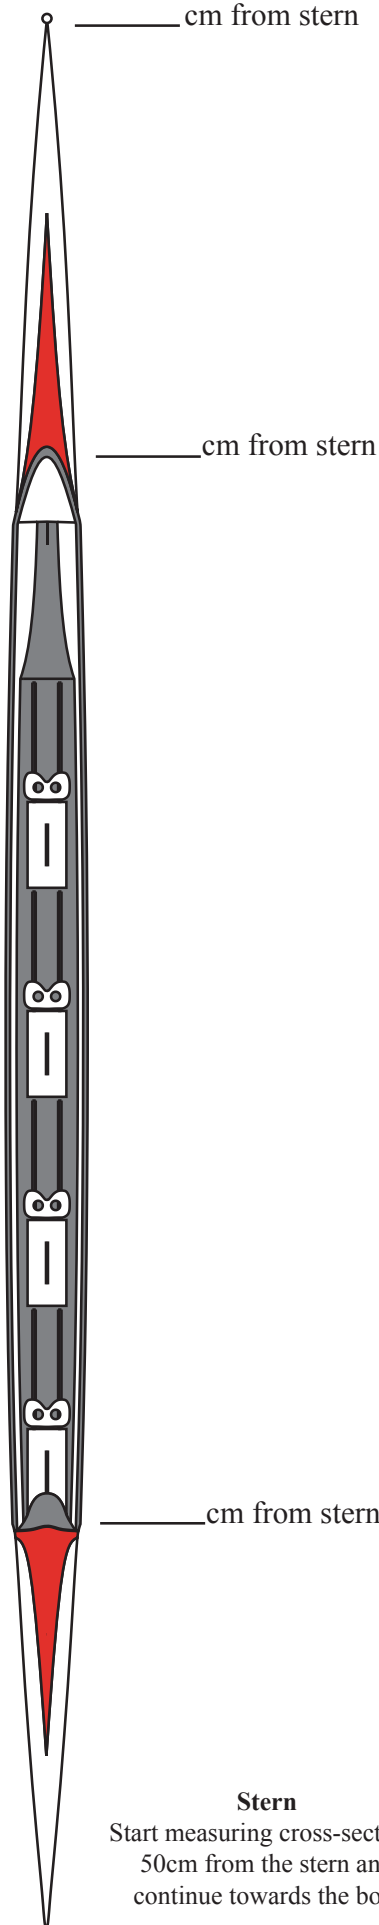

Custom Boat Cover Sheet

-Make sure to fill in all the blank spaces to guarantee accuracy

Stern	Hull	Deck
0.5m	cm	cm
1m		
2m		
3m		
4m		
5m		
6m		
7m		
8m		
9m		
10m		
11m		
12m		
13m		
14m		

Hull Measure = the distance around the hull from side to side

Deck Measure = the distance across the deck from side to side

Length of fin= _____ cm

_____ cm from stern

Steering on the stern?
Yes _____ No _____