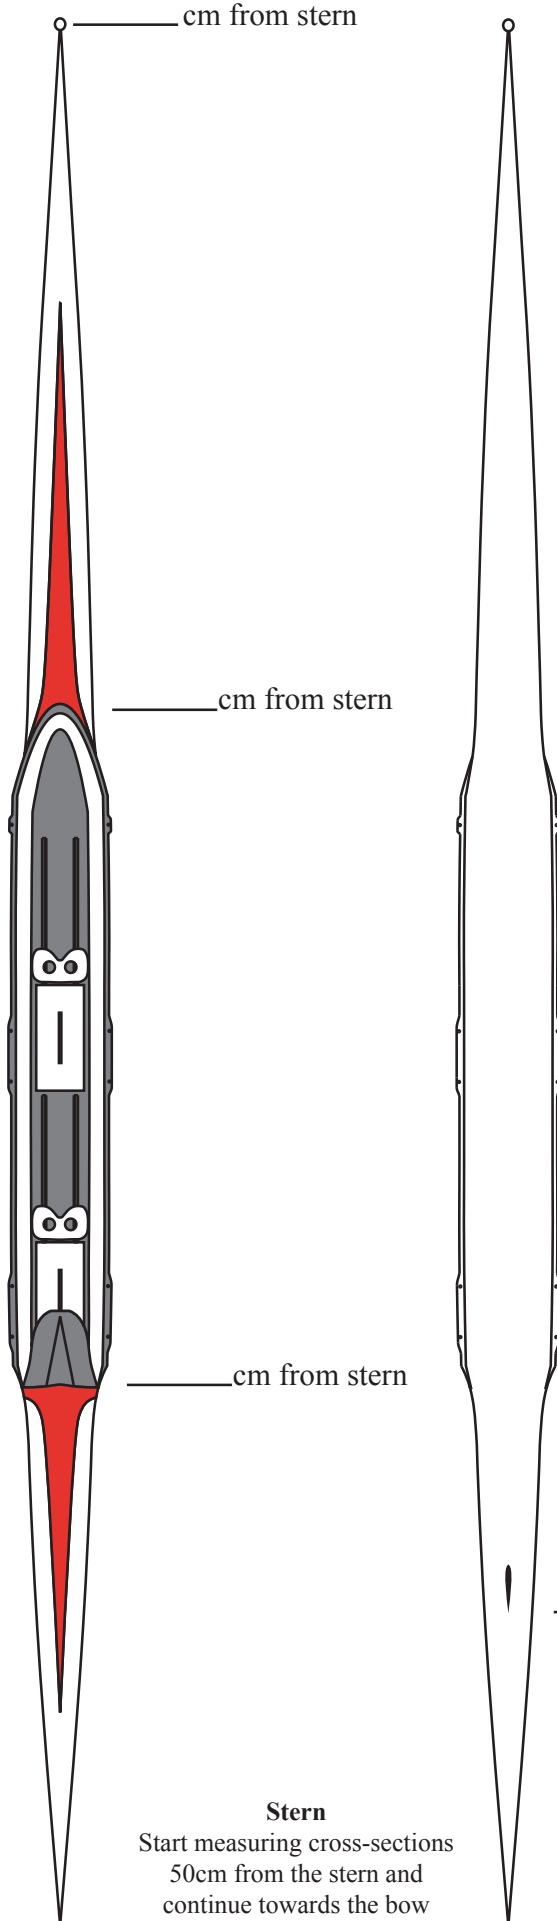

Deck Measure = the distance across the deck from side to side

Hull Measure = the distance around the hull from side to side

Custom Boat Cover Sheet

-Make sure to fill in all the blank spaces to guarantee accuracy

Stern	Hull	Deck
50cm	cm	cm
100		
150		
200		
250		
300		
350		
400		
450		
500		
550		
600		
650		
700		
750		
800		
850		
900		
950		
1000		

Hull Measure = the distance around the hull from side to side

Deck Measure = the distance across the deck from side to side

Length of fin= _____ cm
 _____ cm from stern

Stern
 Start measuring cross-sections
 50cm from the stern and
 continue towards the bow

Steering on the stern?
 Yes _____ No _____

Stern	Hull	Deck
0.5m	cm	cm
1m		
2m		
3m		
4m		
5m		
6m		
7m		
8m		
9m		
10m		
11m		
12m		
13m		
14m		
15m		
16m		
17m		
18m		

Hull Measure = the distance around the hull from side to side

Deck Measure = the distance across the deck from side to side