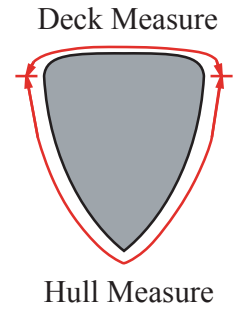

Custom Boat Cover Sheet

-Make sure to fill in all the blank spaces to guarantee accuracy

Stern	Hull	Deck
0.5m	cm	cm
1m		
2m		
3m		
4m		
5m		
6m		
7m		
8m		
9m		
10m		
11m		
12m		
13m		
14m		

Hull Measure = the distance around the hull from side to side

Deck Measure = the distance across the deck from side to side

Length of fin= _____ cm

_____ cm from stern

Steering on the stern?
Yes _____ No _____