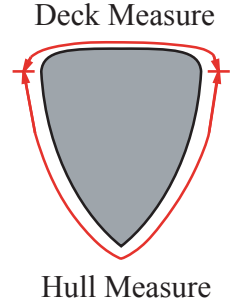

Custom Boat Cover Sheet

-Make sure to fill in all the blank spaces to guarantee accuracy

Stern	Hull	Deck
50cm	cm	cm
100		
150		
200		
250		
300		
350		
400		
450		
500		
550		
600		
650		
700		
750		
800		
850		
900		
950		
1000		

Hull Measure = the distance around the hull from side to side

Deck Measure = the distance across the deck from side to side

Length of fin= _____ cm
_____ cm from stern

Stern
Start measuring cross-sections
50cm from the stern and
continue towards the bow

Steering on the stern?
Yes _____ No _____